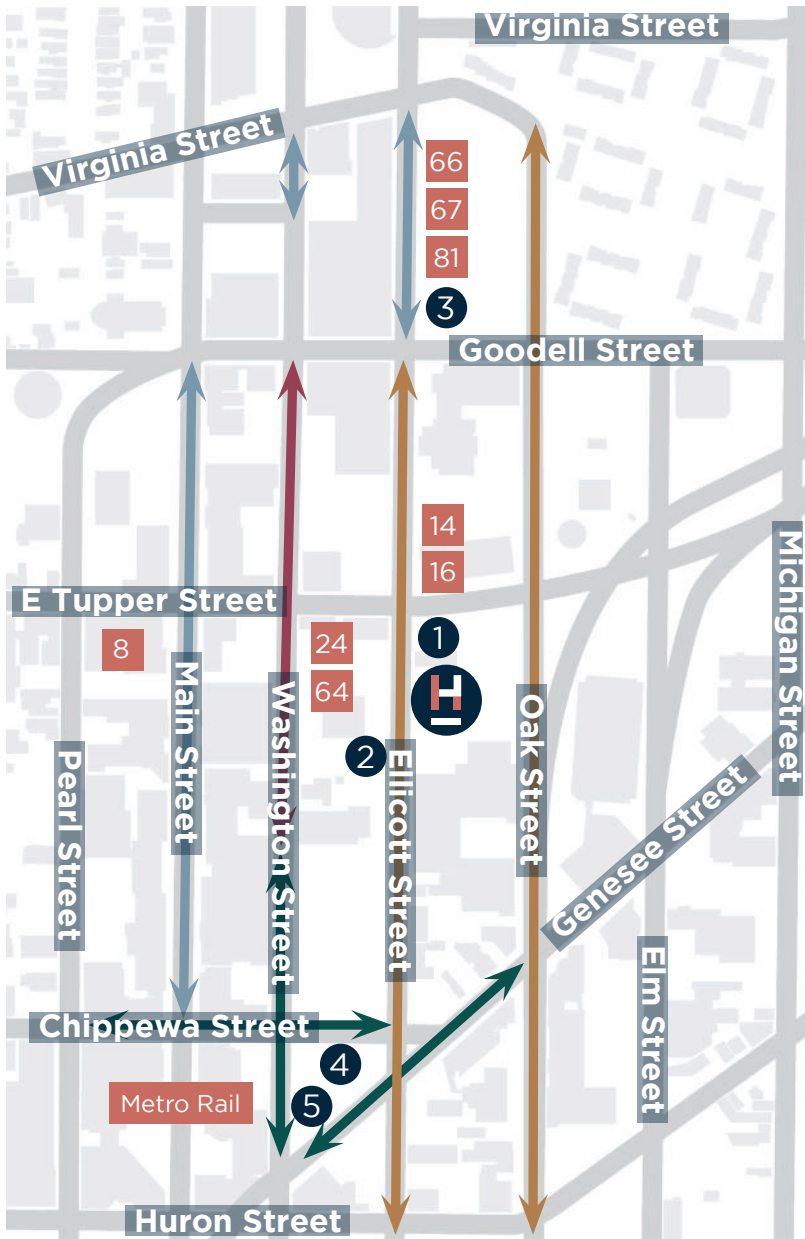

Getting to HANSA

PARKING

On Street Parking

- 2 hour parking, Mon-Fri, 9-5pm, pay station, \$2/hr
- 8 hour parking, Mon-Fri, 9-5pm, coin meters or *buffaloroam* app, \$3/day
- 10 hour parking, Mon-Fri, 7-5pm, coin meters or *buffaloroam* app, \$2 to \$3/day
- 8 hour parking, Mon-Fri, 9-5pm, pay station, coin meter or *buffaloroam* app, \$2/hr

Parking Lots

- ① HANSA Member Lot - Tag required
525 Ellicott St - Uniland Development,
716.834.5000, pm@uniland.com
- ② 677 / 701 Washington St - Allpro Parking
via HONK Mobile App,
716.849.7275, info@allproparking.com
- ③ 589 Ellicott St - Allpro Parking,
716.849.7275, info@allproparking.com
- ④ 553 Washington St - SP Plus Parking,
716.856.7809
Available: Weekdays after 4pm, all day Sat/Sun
- ⑤ 46 Genesee St - SP Plus Parking,
716.856.7809
Available: Weekdays 7am-5pm

METRO RAIL & BUS

Metro Rail: Fountain Plaza Station - Five minute walk North on Main St., turn right on E. Chippewa St., left on Ellicott St.

Bus #	Route Start	Through	Route End	Stop Nearest 505 Ellicott St
8	University Station	Main St	Canalside	Pearl St & Tupper St
14	ECC South Campus/New Era Field	McKinley Mall	Medical Campus	Ellicott St & Tupper St
16	Hamburg	McKinley Mall	Medical Campus	Ellicott St & Tupper St
24	Buffalo-Niagara International Airport	Genesee St	Canalside	Washington St & Tupper St
64	Lockport	I-290/DT Buffalo	Medical Campus	Washington St & Tupper St
66	Millersport/Transit	Transit Rd/Main St/Rt 33	DT Buffalo Bus Terminal	Ellicott St & Goodell St
67	ECC North Campus	Rt 33	DT Buffalo Bus Terminal	Ellicott St & Goodell St
81	University Station	East Side/Rt 33	DT Buffalo Bus Terminal	Ellicott St & Goodell St

By Bike

Whether you ride a bicycle, scooter, or a Big Wheel, HANSA has you covered with free indoor bike parking. For more information on biking in Buffalo, including safety and theft prevention, visit gobikebuffalo.org.